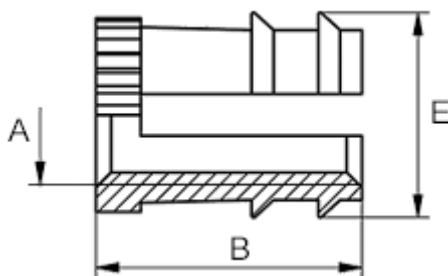

# Data Sheet

Article number: 12821000025800  
Description: KLEE-coil 821 000 025.800  
M2,5 Brass

## Measures

---

Female thread A	= M2,5
Length B	= 5.0
Max outer diameter E	= 5.00
Number of cramping feathers	= 1
Recommended bore diameter	= 4.5 to 4.7